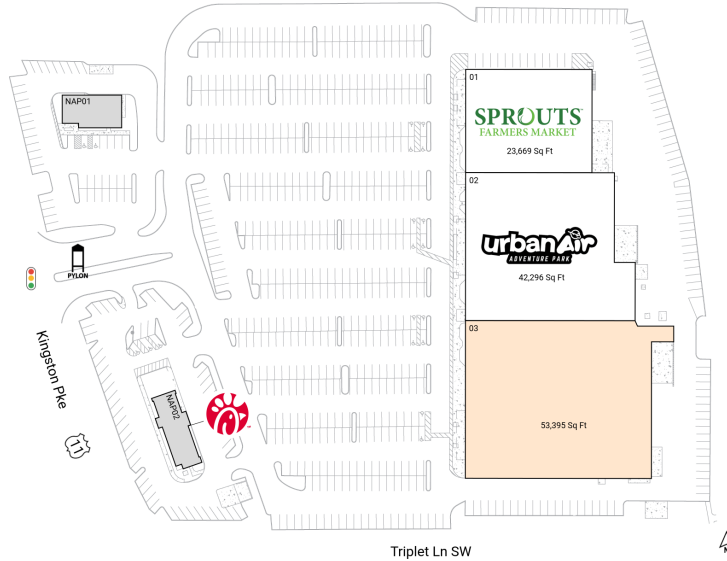

Kingston Overlook

9622 Kingston Pike | Knoxville, TN 37922

Knox County Knoxville, TN 122,536 Sq Ft

35.9064, -84.1057

Available Spaces

03 53,395 Sq Ft

Current Tenants Space size listed in square feet

01	Sprouts Farmers Market	23,669
02	Urban Air Trampoline Park	42,296
NAP01	Armed Forces Career Center	0
NAP02	Chick-fil-A	3,176

This site plan is for illustrative and information purposes only, showing the general layout of the shopping center; and is not a legal survey. Brixmor makes no representation or warranty that the shopping center is exactly as depicted as site conditions and tenant mix are subject to change over time.